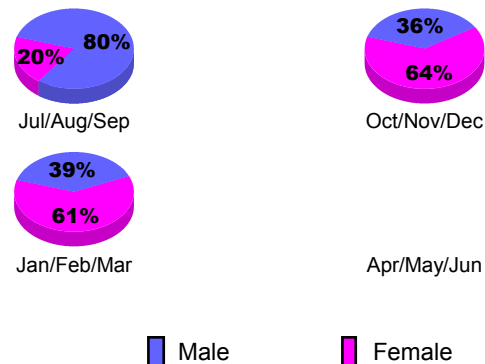

**Membership Gain/Loss 2012-2013**

GMT: **Andre Nimchuk**

Location: **MINNESOTA**

GMT CA: **2**

**CLUBS**

Month	New Club Goal	Actual New Clubs	Actual Dropped Clubs	Gain/Loss of Clubs
<b>2012-2013</b>				
Jul/Aug/Sep	1	0	1	-1
Oct/Nov/Dec	1	0	0	0
Jan/Feb/Mar	0	0	0	0
Apr/May/June	0	0	1	-1
<b>Totals</b>	<b>2</b>	<b>0</b>	<b>2</b>	<b>-2</b>

**Club Results 2012-2013**

Goal, New, Dropped, Gain/Loss

**YTD Status Quo Clubs 2012-2013**

Status Quo Clubs Compared to Status Quo Members

**Club Gain/Loss 2012-2013**

**MEMBERSHIP**

Month	Net Memb Goal	Actual New Memb	Actual Dropped Memb	Gain/Loss of Memb
<b>2012-2013</b>				
Jul/Aug/Sep	20	14	38	-24
Oct/Nov/Dec	25	31	20	11
Jan/Feb/Mar	5	44	27	17
Apr/May/June	5	33	49	-16
<b>Totals</b>	<b>55</b>	<b>122</b>	<b>134</b>	<b>-12</b>

**Membership Results 2012-2013**

Goal, New, Dropped, Gain/Loss

**Gender Comparison 2012-2013**

**Membership Gain/Loss 2012-2013**