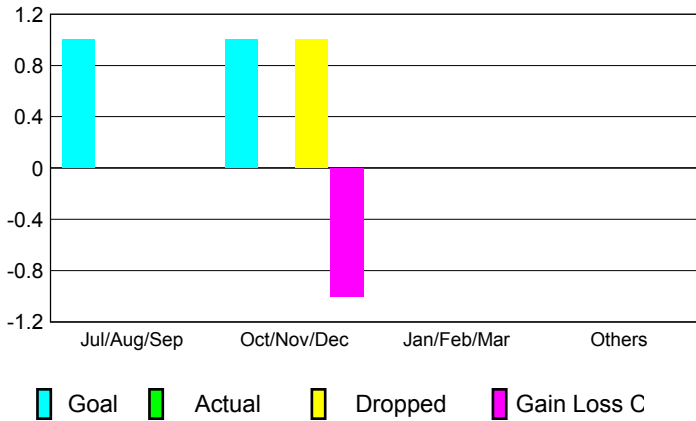

GMT: **Andre Nimchuk**

Location: **MANITOBA**

GMT CA: **2**

**CLUBS**

Month	New Club Goal	Actual New Clubs	Actual Dropped Clubs	Gain/Loss of Clubs
<b>2012-2013</b>				
Jul/Aug/Sep	1	0	0	0
Oct/Nov/Dec	1	0	1	-1
Jan/Feb/Mar	0	0	0	0
Apr/May/June	0	0	0	0
<b>Totals</b>	<b>2</b>	<b>0</b>	<b>1</b>	<b>-1</b>

**Club Results 2012-2013**

Goal, New, Dropped, Gain/Loss

**MEMBERSHIP**

Month	Net Memb Goal	Actual New Memb	Actual Dropped Memb	Gain/Loss of Memb
<b>2012-2013</b>				
Jul/Aug/Sep	20	8	16	-8
Oct/Nov/Dec	25	18	18	0
Jan/Feb/Mar	5	10	9	1
Apr/May/June	5	8	6	2
<b>Totals</b>	<b>55</b>	<b>44</b>	<b>49</b>	<b>-5</b>

**Membership Results 2012-2013**

Goal, New, Dropped, Gain/Loss

**YTD Status Quo Clubs 2012-2013**

Status Quo Clubs Compared to Status Quo Members

**Gender Comparison 2012-2013**

**Club Gain/Loss 2012-2013**