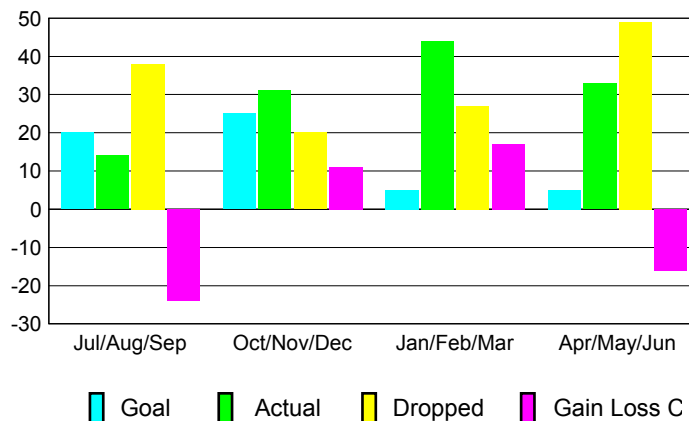

**Membership Results 2012-2013**

Goal, New, Dropped, Gain/Loss

**YTD Status Quo Clubs 2012-2013**

Status Quo Clubs Compared to Status Quo Members

**Gender Comparison 2012-2013**

**Club Gain/Loss 2012-2013**

**Membership Gain/Loss 2012-2013**

GMT: **Andre Nimchuk**

Location: **MINNESOTA**

GMT CA: **2**

**CLUBS**

Month	New Club Goal	Actual New Clubs	Actual Dropped Clubs	Gain/Loss of Clubs
<b>2012-2013</b>				
Jul/Aug/Sep	1	0	1	-1
Oct/Nov/Dec	1	0	0	0
Jan/Feb/Mar	0	0	0	0
Apr/May/June	0	0	1	-1
<b>Totals</b>	<b>2</b>	<b>0</b>	<b>2</b>	<b>-2</b>

**Club Results 2012-2013**

Goal, New, Dropped, Gain/Loss

**YTD Status Quo Clubs 2012-2013**

Status Quo Clubs Compared to Status Quo Members

**Club Gain/Loss 2012-2013**

**MEMBERSHIP**

Month	Net Memb Goal	Actual New Memb	Actual Dropped Memb	Gain/Loss of Memb
<b>2012-2013</b>				
Jul/Aug/Sep	20	14	38	-24
Oct/Nov/Dec	25	31	20	11
Jan/Feb/Mar	5	44	27	17
Apr/May/June	5	33	49	-16
<b>Totals</b>	<b>55</b>	<b>122</b>	<b>134</b>	<b>-12</b>

**Membership Results 2012-2013**

Goal, New, Dropped, Gain/Loss

**Gender Comparison 2012-2013**

**Membership Gain/Loss 2012-2013**