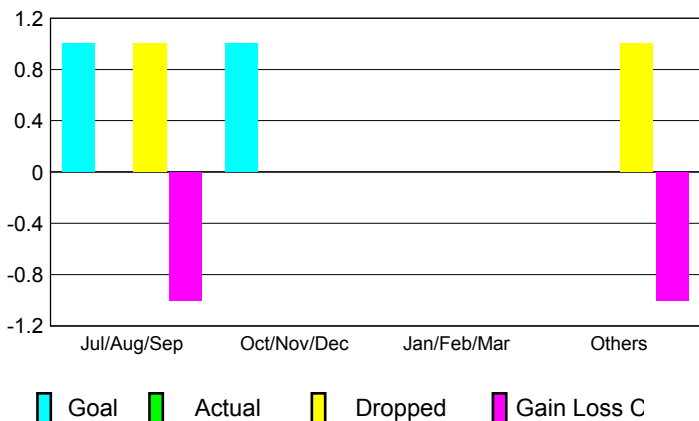

**Membership Results 2012-2013**

Goal, New, Dropped, Gain/Loss

**YTD Status Quo Clubs 2012-2013**

Status Quo Clubs Compared to Status Quo Members

**Gender Comparison 2012-2013**

**Club Gain/Loss 2012-2013**

**Membership Gain/Loss 2012-2013**

GMT: **Andre Nimchuk**

Location: **MINNESOTA**

GMT CA: **2**

**CLUBS**

Month	New Club Goal	Actual New Clubs	Actual Dropped Clubs	Gain/Loss of Clubs
<b>2012-2013</b>				
Jul/Aug/Sep	1	0	1	-1
Oct/Nov/Dec	1	0	0	0
Jan/Feb/Mar	0	0	0	0
Apr/May/June	0	0	1	-1
<b>Totals</b>	<b>2</b>	<b>0</b>	<b>2</b>	<b>-2</b>

**Club Results 2012-2013**

Goal, New, Dropped, Gain/Loss

**YTD Status Quo Clubs 2012-2013**

Status Quo Clubs Compared to Status Quo Members

**Club Gain/Loss 2012-2013**

**MEMBERSHIP**

Month	Net Memb Goal	Actual New Memb	Actual Dropped Memb	Gain/Loss of Memb
<b>2012-2013</b>				
Jul/Aug/Sep	20	14	38	-24
Oct/Nov/Dec	25	31	20	11
Jan/Feb/Mar	5	44	27	17
Apr/May/June	5	33	49	-16
<b>Totals</b>	<b>55</b>	<b>122</b>	<b>134</b>	<b>-12</b>