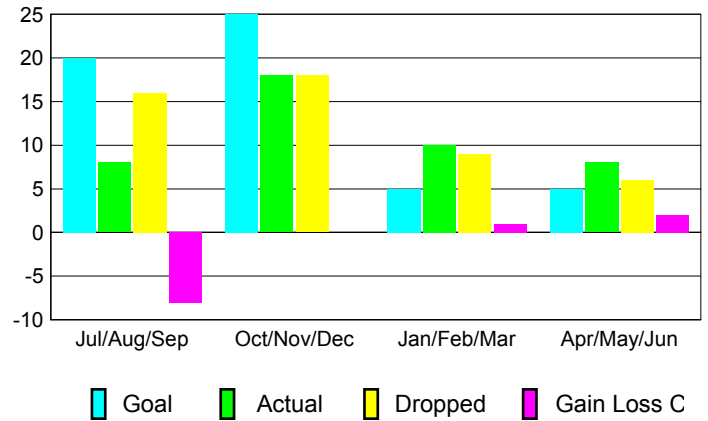

GMT: **Andre Nimchuk**

Location: **MANITOBA**

GMT CA: **2**

**CLUBS**

Month	New Club Goal	Actual New Clubs	Actual Dropped Clubs	Gain/Loss of Clubs
<b>2012-2013</b>				
Jul/Aug/Sep	1	0	0	0
Oct/Nov/Dec	1	0	1	-1
Jan/Feb/Mar	0	0	0	0
Apr/May/June	0	0	0	0
<b>Totals</b>	<b>2</b>	<b>0</b>	<b>1</b>	<b>-1</b>

**Club Results 2012-2013**

Goal, New, Dropped, Gain/Loss

**MEMBERSHIP**

Month	Net Memb Goal	Actual New Memb	Actual Dropped Memb	Gain/Loss of Memb
<b>2012-2013</b>				
Jul/Aug/Sep	20	8	16	-8
Oct/Nov/Dec	25	18	18	0
Jan/Feb/Mar	5	10	9	1
Apr/May/June	5	8	6	2
<b>Totals</b>	<b>55</b>	<b>44</b>	<b>49</b>	<b>-5</b>

**Membership Results 2012-2013**

Goal, New, Dropped, Gain/Loss

**YTD Status Quo Clubs 2012-2013**

Status Quo Clubs Compared to Status Quo Members

**Gender Comparison 2012-2013**

**Club Gain/Loss 2012-2013**